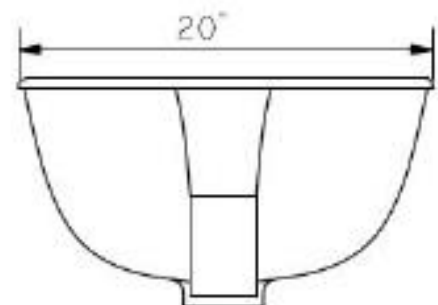

AMERISINK

Porcelain

AS2104

Features

- 20" x 17" x 7" , 4" centerset
- Vitreous china
- Easy maintenance
- Sleek and stylish
- One year limited warranty

Colors

- White

Product Diagram