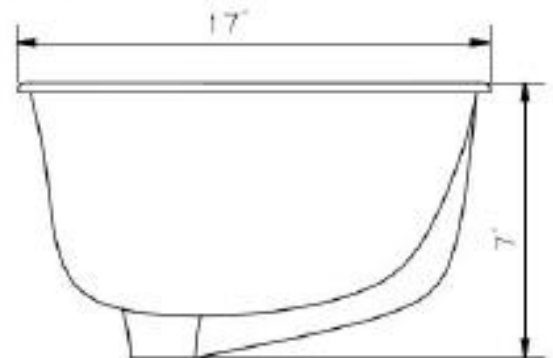

AMERISINK

Porcelain

AS2104

Features

- 20" x 17" x 7" , 4" centerset
- Vitreous china
- Easy maintenance
- Sleek and stylish
- One year limited warranty

Colors

- White

Product Diagram