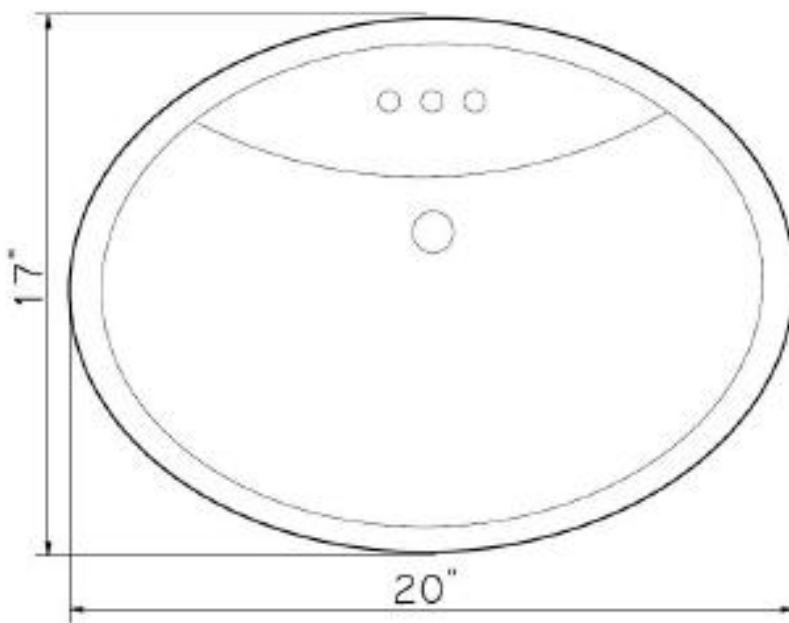

AMERISINK

Porcelain

AS2104

Features

- 20" x 17" x 7" , 4" centerset
- Vitreous china
- Easy maintenance
- Sleek and stylish
- One year limited warranty

Colors

- White

Product Diagram